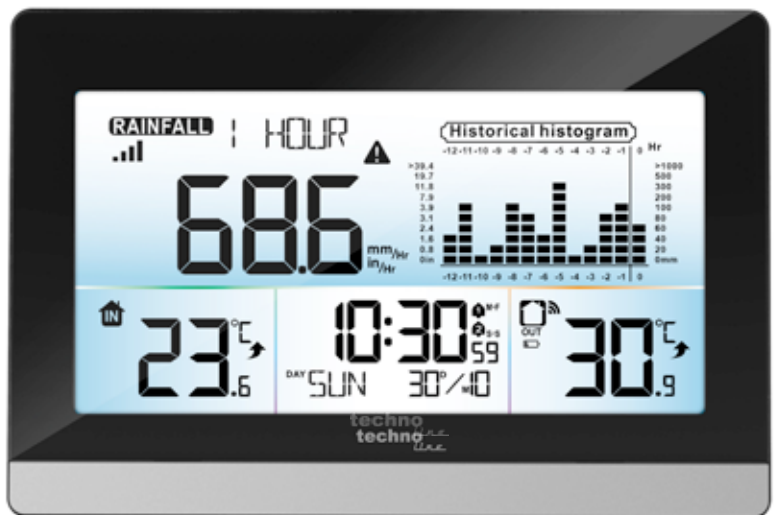

WS 9016
schwarz - silber
black - silver