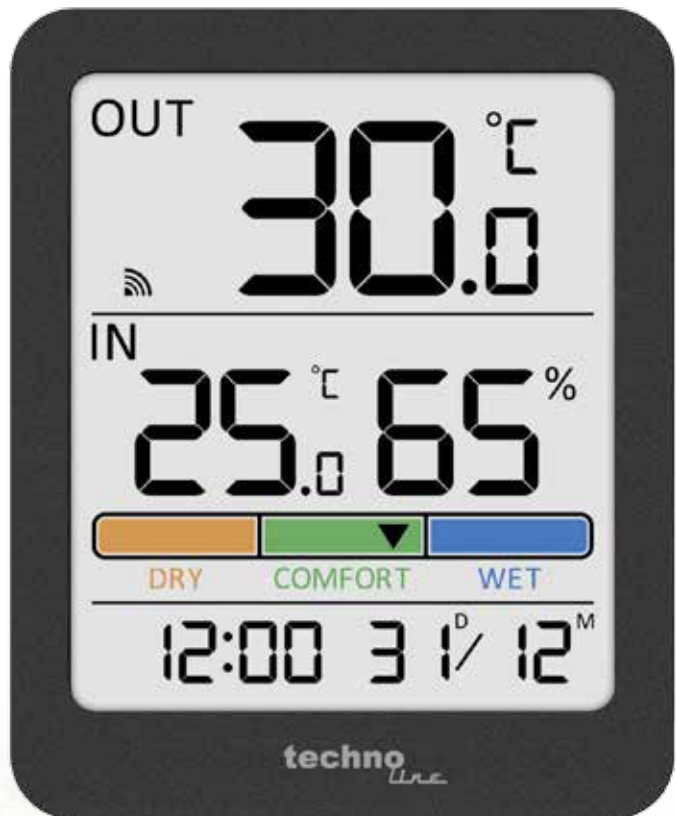

Quartz clock □ 12/24h time display □ Date display □ Indoor and outdoor temperature display □ Indoor humidity display □ MIN/MAX display □ Room comfort display □ Low battery indicator □ Wall mounting or table standing